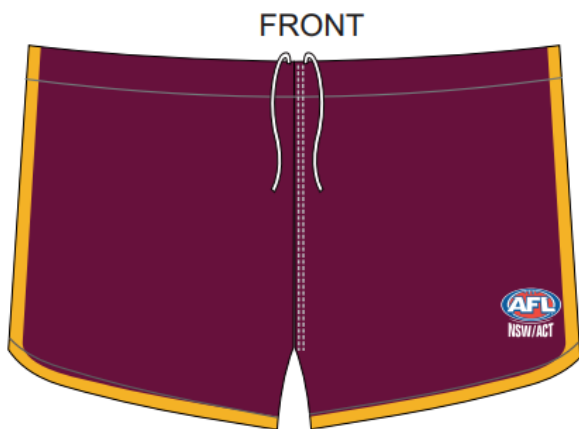

# SOCKS – CALF LENGTH - \$15.00

## SIZES

XS Child 5-8 (Suit 5-7/8YO) - NEW

S Child 9-2 (Suit 9-11/12YO)

YTH 2-7 (Suit 12-14/15 and most females)

L 8-11 (Suit Adults & larger foot females)

XL 11-14 (Suit larger feet)

14+ (Suit very large feet)

# WOMEN'S SHORTS

\$30

- KF8 - FEMALE CUT
- KF10 - FEMALE CUT
- KF12 - FEMALE CUT
- KF14 - FEMALE CUT
- KF16 - FEMALE CUT

- ADULT 12 FEMALE CUT
- ADULT 14 FEMALE CUT
- ADULT 16 FEMALE CUT
- ADULT 18 FEMALE CUT
- ADULT 20 FEMALE CUT
- ADULT 22 FEMALE CUT